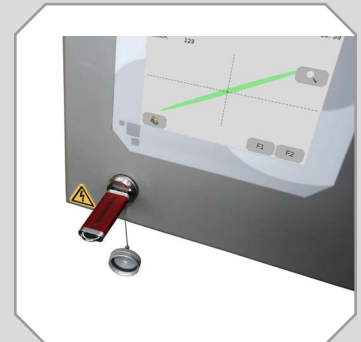

# PIPELINE 070

Version 11/18

Metal separator for installation in pump conveying lines for liquids

- **Reliable** - in Process and Detection
- **Durable** - in Technology and Performance
- **Conforming** - in Design and Data management

In a few words:

- Digital signal processing for best detection
- Reliable and safe metal detection technology
- Process- and condition monitoring
  
- Failsafe storage of all system parameters
- Robust construction for maximum lifetime
- Maintenance free, long-term operation
  
- Versions for various areas of use
- Password protected user management
- Hygienic Design without dead spots