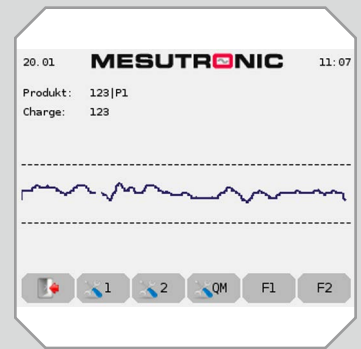

In a few words:

- Digital signal processing for best detection
- Reliable and safe metal detection technology
- Process- and condition monitoring

- Failsafe storage of all system parameters
- Robust construction for maximum lifetime
- Maintenance free, long-term operation

- Versions for various areas of use
- Password protected user management
- Hygienic Design without dead spots

Mesutronic Gerätebau GmbH

Hackenfeld 13
94259 Kirchberg im Wald
Germany

Phone: +49 9927 9410-0
Fax: +49 9927 1732

E-Mail: sales@mesutronic.de
Web: www.mesutronic.de

MESUTRONIC
Metal Detection made in Germany