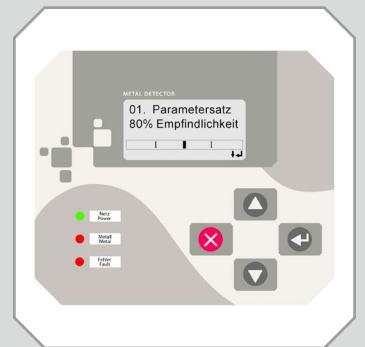

METRON 05 PowerLine

Version 11/18

Metal detector for installation in pipe systems

- **Reliable** - in Process and Detection
- **Durable** - in Technology and Performance
- **Conforming** - in Design and Data management

In a few words:

- PowerLine concept for absolute noise immunity
- Totally shielded against external noise
- Process- and condition monitoring
- Failsafe storage of all system parameters
- No sensing tube, no static discharges
- Sensor head fully sealed
- Network connectivity and data management
- Password protected user management
- Hygienic Design without dead spots