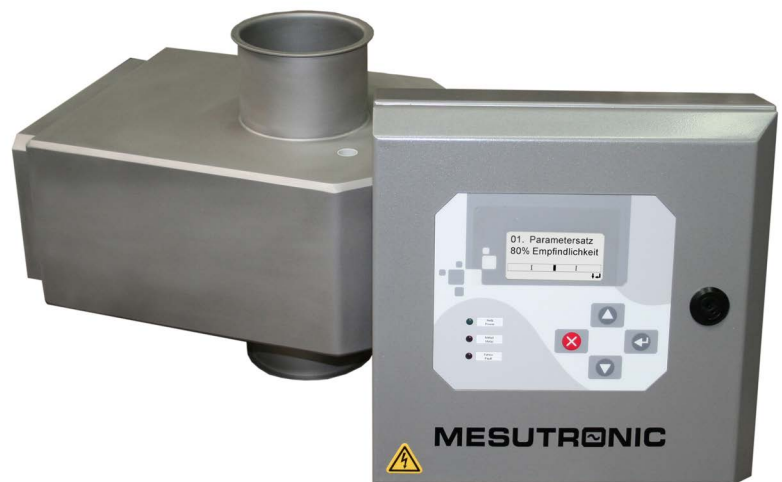

METRON 05 PowerLine

Version 11/18

Metal detector for installation in pipe systems

- **Reliable** - in Process and Detection
- **Durable** - in Technology and Performance
- **Conforming** - in Design and Data management

In a few words:

- PowerLine concept for absolute noise immunity
- Totally shielded against external noise
- Process- and condition monitoring
- Failsafe storage of all system parameters
- No sensing tube, no static discharges
- Sensor head fully sealed
- Network connectivity and data management
- Password protected user management
- Hygienic Design without dead spots