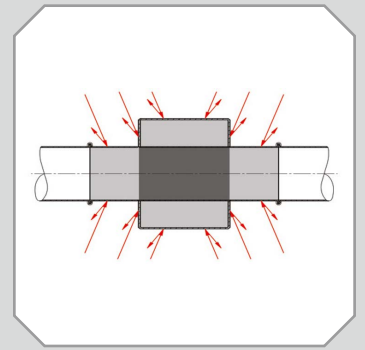

In a few words:

- PowerLine concept for absolute noise immunity
- Totally shielded against external noise
- Process- and condition monitoring
- Failsafe storage of all system parameters
- No sensing tube, no static discharges
- Sensor head fully sealed
- Network connectivity and data management
- Password protected user management
- Hygienic Design without dead spots

Mesutronic Gerätebau GmbH

Hackenfeld 13
94259 Kirchberg im Wald
Germany

Phone: +49 9927 9410-0
Fax: +49 9927 1732

E-Mail: sales@mesutronic.de
Web: www.mesutronic.de

MESUTRONIC
Metal Detection made in Germany