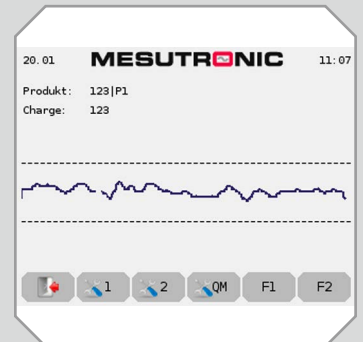

In a few words:

- Digital signal processing for best detection
- Reliable and safe metal detection technology
- Process- and condition monitoring

- Indestructible and maintenance-free construction
- Resistant against external influences
- Highest precision in long-term operation

- Network connectivity and data management
- Password protected user management
- Hygienic Design

Mesutronic Gerätebau GmbH

Hackenfeld 13
94259 Kirchberg im Wald
Germany

Phone: +49 9927 9410-0
Fax: +49 9927 1732

E-Mail: sales@mesutronic.de
Web: www.mesutronic.de

MESUTRONIC
Metal Detection made in Germany